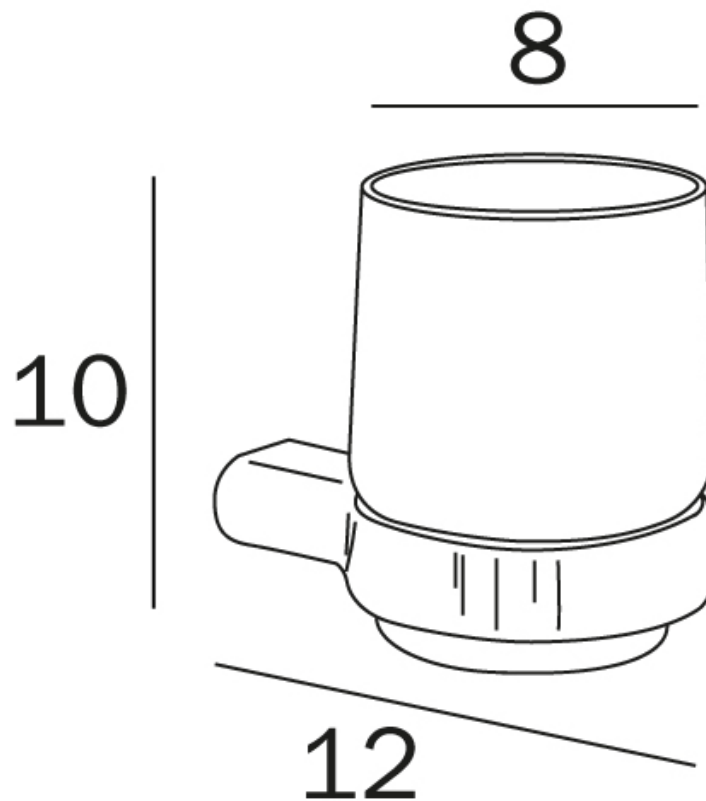

MITO
WALL MOUNT TUMBLER
(Chrome - A2010)
(Brushed Nickel - A2010AC)

Features:
Unique "Click" installation
No grub screw required

Proudly imported and distributed by
Gro Agencies Pty Ltd
Unit 2 / 37 Howe St, Osborne Park, WA, 6017
P 08 9446 3288 E info@groagencies.com.au W www.groagencies.com.au