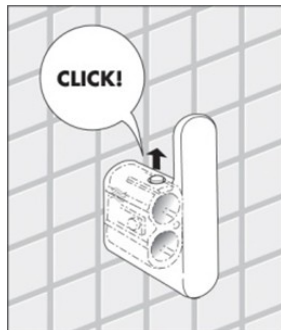

MITO
WALL MOUNT TUMBLER
(Chrome - A2010)
(Brushed Nickel - A2010AC)

Features:
Unique "Click" installation
No grub screw required

Proudly imported and distributed by
Gro Agencies Pty Ltd
Unit 2 / 37 Howe St, Osborne Park, WA, 6017
P 08 9446 3288 E info@groagencies.com.au W www.groagencies.com.au